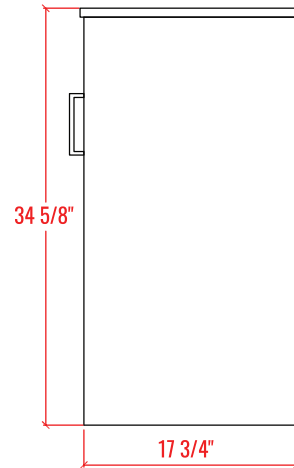

24" Single Sink Freestanding Bathroom Vanity + Top

Vanity Overall: 24" W x 18-1/4" L x 34-5/8" H
Cabinet: 23-1/2" W x 17-3/4" L x 34" H
Top: 24" W x 18-1/4" L x 5/8" H

FRONT VIEW

SIDE VIEW

BACK VIEW

24" Single Sink Freestanding Bathroom Vanity + Top

PLAN VIEW

ELEVATION VIEW