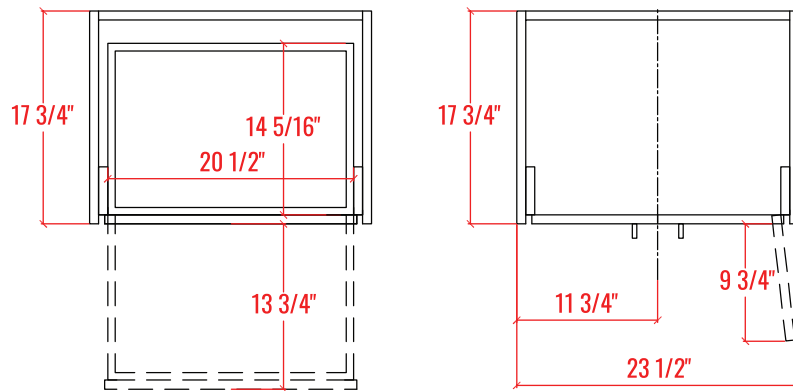

24" Single Sink Freestanding Bathroom Vanity + Top

Vanity Overall: 24" W x 18-1/4" L x 34-5/8" H
Cabinet: 23-1/2" W x 17-3/4" L x 34" H
Top: 24" W x 18-1/4" L x 5/8" H

FRONT VIEW

SIDE VIEW

BACK VIEW

24" Single Sink Freestanding Bathroom Vanity + Top

PLAN VIEW

ELEVATION VIEW