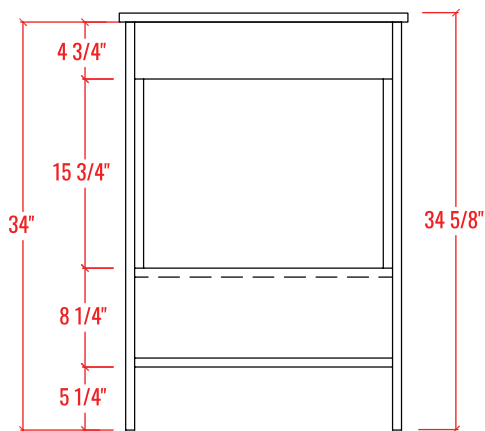

24" Single Sink Freestanding Bathroom Vanity + Top

Vanity Overall: 24" W x 18-1/4" L x 34-5/8" H
Cabinet: 23-1/2" W x 17-3/4" L x 34" H
Top: 24" W x 18-1/4" L x 5/8" H

FRONT VIEW

SIDE VIEW

BACK VIEW

24" Single Sink Freestanding Bathroom Vanity + Top

PLAN VIEW

ELEVATION VIEW