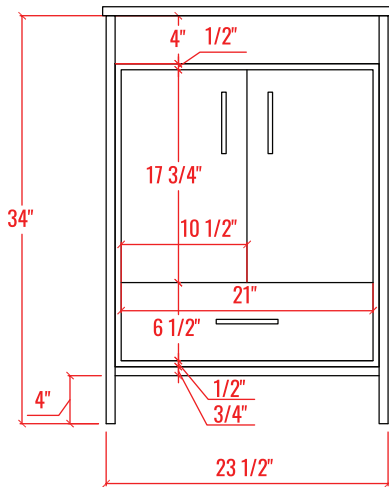

24" Single Sink Freestanding Bathroom Vanity + Top

Vanity Overall: 24" W x 18-1/4" L x 34-5/8" H
Cabinet: 23-1/2" W x 17-3/4" L x 34" H
Top: 24" W x 18-1/4" L x 5/8" H

FRONT VIEW

SIDE VIEW

BACK VIEW

24" Single Sink Freestanding Bathroom Vanity + Top

PLAN VIEW

ELEVATION VIEW